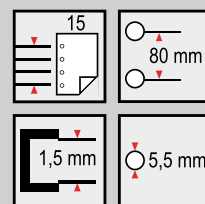

73 grey • szürke   70 black • fekete   TR blue • kék

**ICO LUX
STAPLER**
fűzőgép

73 grey • szürke   70 black • fekete   TR blue • kék

**ICO LUX
PERFORATOR**
lyukasztógép

73 grey • szürke   70 black • fekete   TR blue • kék

**ICO LUX
TAPE DISPENSER**
celluxtépő