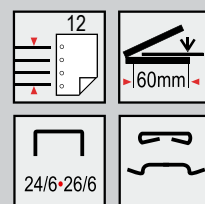

**ICO LUX
STAPLER**
fűzőgép