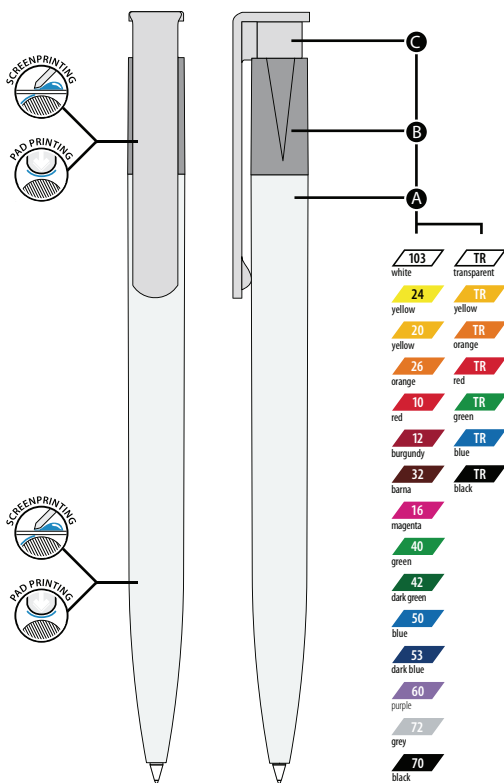

Type of refill ☒

Parts ☒