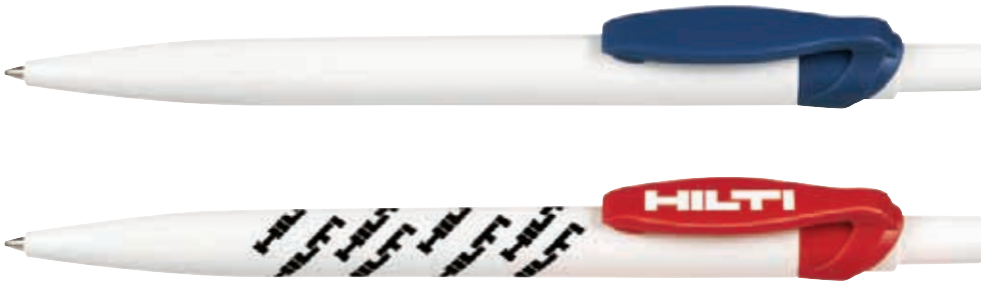

The pens are producible in any other colour variation. For examples, see page 14

Olimpia 007
ball pen

Standard colours:

TR	TR	TR	TR	TR	TR	TR	TR	TR	TR	TR
transparent	yellow	orange	red	green	blue	black