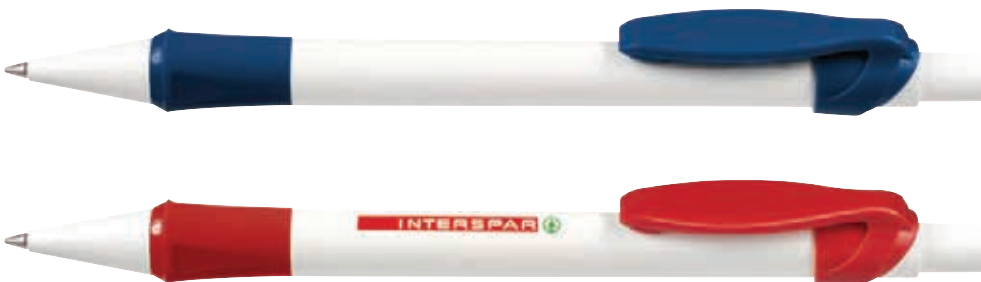

The pens are producible in any other colour variation. For examples, see page 14

Fresh 007
ball pen

Standard colours:

103	20	26	10	12	16	40	42	50	53	70
white	yellow	orange	red	burgundy	magenta	green	dark green	blue	dark blue	black