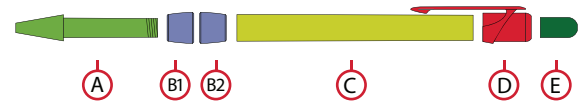

HOW CAN YOU PERSONALIZE YOUR PEN?

HOW CAN YOU PERSONALIZE YOUR PEN?

Type of refill ☒

Parts ☒

Type of refill ☒

Parts ☒