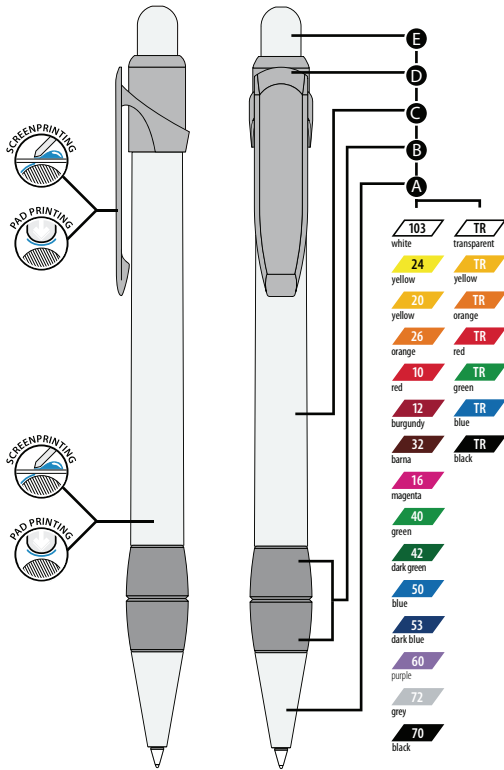

HOW CAN YOU PERSONALIZE YOUR PEN?

HOW CAN YOU PERSONALIZE YOUR PEN?