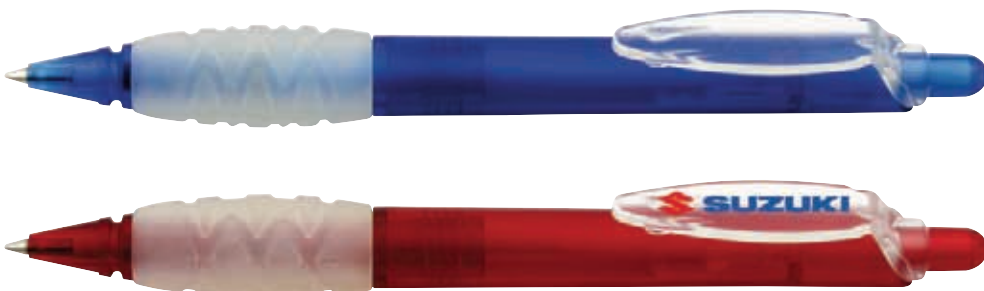

Satellite G
ball pen

The pens are producible in any other colour variation. For examples, see page 14

Standard colours:
TR transparent TR piros TR dark blue