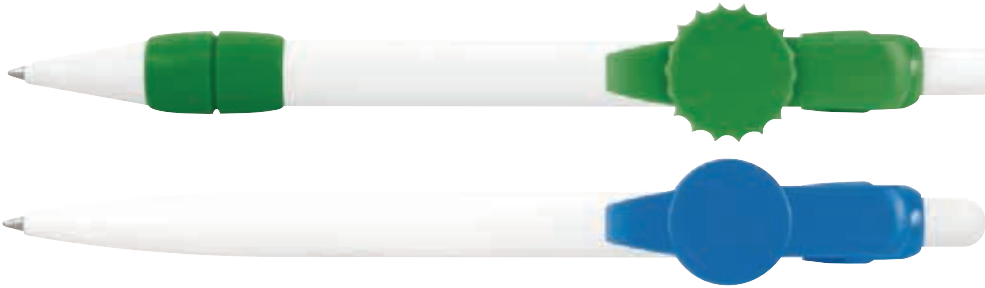

BUGGY

OLIMPIA

FRESH

BUGGY 007

OLIMPIA 007

FRESH 007

ALFA 007